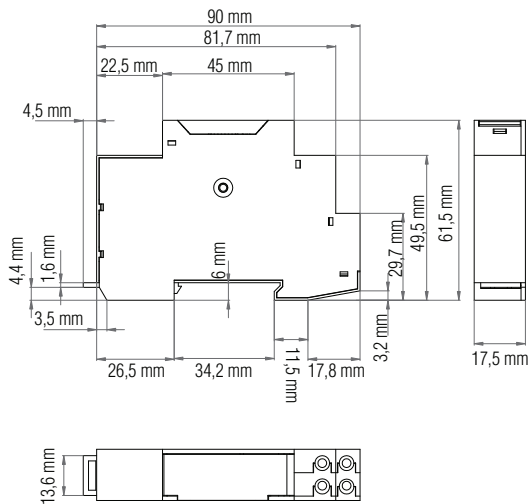

### Technical Data

Voltage (V)	220-240V
Product Wattage (W)	3500(Max)
Current (A)	16(Max)
Programs	48 on/off
Min.Time Interval	15 Minutes
Materials	Plastic
Protection Class	II
IP Rating	20
Tolerance:	±3 Second / 22° Daylight
Dial-type	Daily, 96 pin

### Technical Drawing