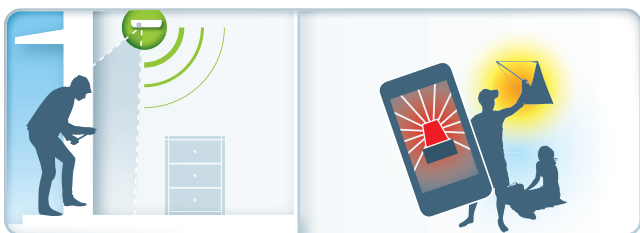

devolo

Home Control

Motion detector

Discreet, alert, smart.

The **devolo motion detector** can be installed in an array of applications in almost no time – without cables or drilling. It reliably detects movement and even identifies the difference between pets, people and objects.

Motion detector

Product features:

- Reliably identifies movements of people, animals and objects.
- Versatile installation via adhesive film or screws (both in the scope of delivery).
- Notifications on smartphone, tablet and computer in the case of a detected movement.
- Continuous brightness measurement, e.g. as feedback to the light controls.
- Intuitive operation via an app for smartphone, tablet and computer.
- Unobtrusive design for inconspicuous placement.
- Individually expandable at any time with other devolo Home Control components.
- Future-proof thanks to standardised Z-Wave® wireless technology.
- 3-year manufacturer's warranty.

Application example:

if

the motion detector recognises movement (a break-in)

then

the alarm will reach you via text message or e-mail if you are on holiday.

Motion detector DE, AT
Art. -Nr.: 09357