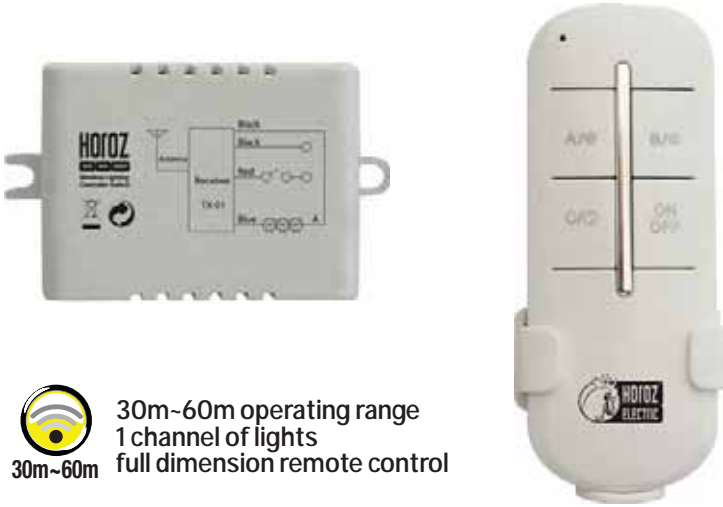

# WIRELESS LIGHTING CONTROLLER SWITCH

CONTROLLER-1

105 001 0001

30m~60m

30m~60m operating range  
1 channel of lights  
full dimension remote control

## Technical Data

- Working voltage: AC 180-240V 50Hz
- Working frequency: 433.92 Mhz
- Operation Range: 30m~60m in 360 degree (in open area)
- Tungsten filament lamp  $\leq 1000W$ 
  - Energy saving lamp/LED  $\leq 300W$
  - Energy saving lamp/LED  $\leq 6$  PCS
- Working voltage for remote controller: 12V (A23 alkaline battery)
- IP 20