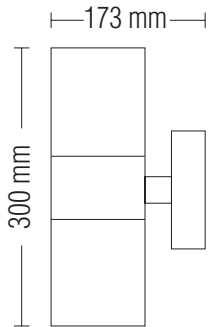

Technical Drawing