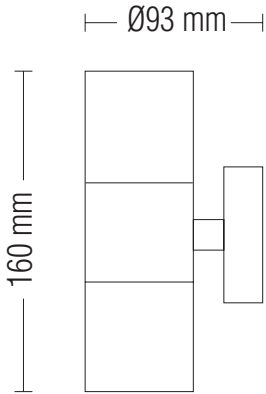

Technical Drawing