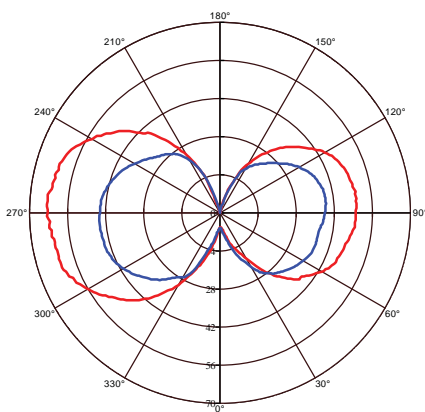

LED FILAMENT RUSTIC LAMP

 Product&Family Code: **001 037 0006**
RUSTIC MERIDIAN - 6

Technical Drawing

Photometric Diagram

Technical Data	
Voltage (V)	220-240V
Product Wattage (W)	6
Equivalence with incandescent lamp (W)	48
Colour Render Index (Ra)	>Ra70
Colour Temperature (K)	2200K
Materials	Glass
Protection Class	-
Dimmable	No
EEI	A+
Warm-up time up to 60 %of the full light output	Instant Full Light
Luminous Flux (lm)	540
Luminous Efficacy (lm/W)	90
Rated Life (hrs) ⌚	20,000
IP Rating	-
Power Factor	>0.5
Beam Angle ☆	300°r
Starting Time	>0.5s
Number of ON-OFF cycling	x10,000