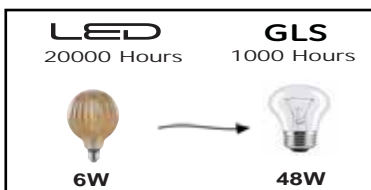

LED FILAMENT RUSTIC LAMP

 Product&Family Code: **001 037 0006**
RUSTIC MERIDIAN - 6

Technical Drawing

Photometric Diagram

Technical Data	
Voltage (V)	220-240V
Product Wattage (W)	6
Equivalence with incandescent lamp (W)	48
Colour Render Index (Ra)	>Ra70
Colour Temperature (K)	2200K
Materials	Glass
Protection Class	-
Dimmable	No
EEI	A+
Warm-up time up to 60 %of the full light output	Instant Full Light
Luminous Flux (lm)	540
Luminous Efficacy (lm/W)	90
Rated Life (hrs) ⌚	20,000
IP Rating	-
Power Factor	>0.5
Beam Angle ☆	300°r
Starting Time	>0.5s
Number of ON-OFF cycling	x10,000

Applications

- Chandeliers, Home, Shop, Indoor etc.

Features

- Very low energy consumption
- High Lumen and CRI, good quality
- High heat dissipation, low carbon and environmental protection