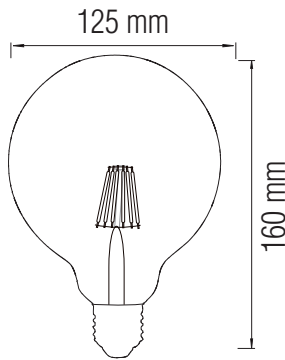

LED FILAMENT RUSTIC LAMP

 Product&Family Code: **001 037 0006**
RUSTIC MERIDIAN - 6

Technical Drawing

Photometric Diagram

Technical Data	
Voltage (V)	220-240V
Product Wattage (W)	6
Equivalence with incandescent lamp (W)	48
Colour Render Index (Ra)	>Ra70
Colour Temperature (K)	2200K
Materials	Glass
Protection Class	-
Dimmable	No
EEI	A+
Warm-up time up to 60 %of the full light output	Instant Full Light
Luminous Flux (lm)	540
Luminous Efficacy (lm/W)	90
Rated Life (hrs) ⌚	20,000
IP Rating	-
Power Factor	>0.5
Beam Angle ☆	300°r
Starting Time	>0.5s
Number of ON-OFF cycling	x10,000