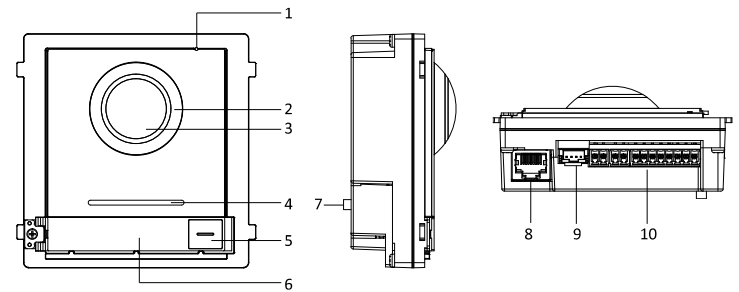

Face capacity	/
Linked indoor station	100
Event capacity	/
Network parameters	
Communication protocol	TCP/IP, RSTP
Wired network	Support
Wi-Fi	/
Bluetooth	/
3G/4G	/
Device interfaces	
Alarm input	4
TAMPER	1
Network interface	1 10/100 Mbps self-adaptive Ethernet
Exit button	2
RS-485	1
USB	/
Wiegand	/
TF card	/
Alarm output	2
Lock control	2
Door contact input	2
Power interface	1
General	
Button	/
Installation	Flush mounting, surface mounting
Indicator	/
Weight	Without package: 415 g With package: 625 g
Protective level	IP65
Working temperature	-40° C to +55° C (-40° F to 131° F)
Working humidity	10% to 95%
Dimensions	98 mm × 99.8 mm × 43.9 mm (3.86" × 3.93" × 1.73")
Battery	/
Power supply	IEEE802.3af, standard PoE 12 VDC, 1 A
Application environment	Outdoor

Power consumption	≤ 10 W

Available Model

DS-KD8003-IME1/NS

Appearance and Interfaces