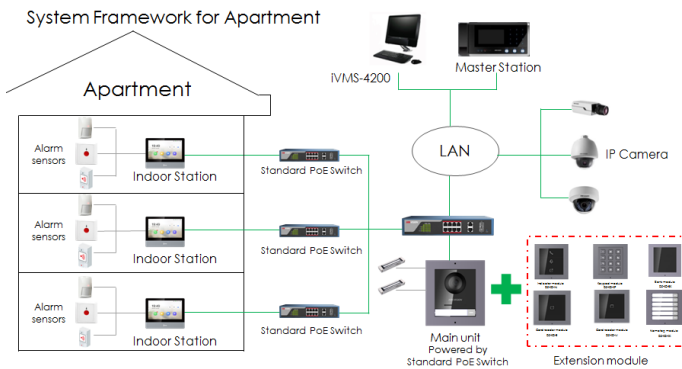

DS-KD8003-IME1/NS Video Intercom Module Door Station

HIKVISION[®]

Key Feature

- Modular door station Main unit, needs mouting bracket
- 2MP HD Camera, Fish eye, IR Supplement
- 1 Call physical Button, 2 lock relays, 4-ch alarm input
- IP65, 12 VDC or standard POE
- Video intercom to indoor station and master station

Typical Application

Specification

System parameters	
Operation system	Embedded Linux operation system
Flash	16 MB
RAM	256 MB
CPU	Embedded MCU Processor
Display parameters	
Size	/
Operation method	/

Type	/
Resolution	/
Video parameters	
Video compression standard	H.264
Supplement light	IR supplement
Lens	Low Illumination 2 MP HD IR Camera
FOV	Horizontal: 180° , Vertical: 96°
WDR	Supported
Pixel	Main stream : 1920 × 1080 Sub stream : 720 × 480
Audio parameters	
Audio compression standard	G.711 U
Audio input	Built-in omnidirectional microphone
Audio output	Built-in loudspeaker (More than 85 dB within 20 cm)
Audio compression bitrate	64 Kbps
Audio quality	Noise suppression and echo cancellation
Volume adjustment	Adjustable
Capacity	
Fingerprint capacity	/
User capacity	/

Face capacity	/
Linked indoor station	100
Event capacity	/
Network parameters	
Communication protocol	TCP/IP, RSTP
Wired network	Support
Wi-Fi	/
Bluetooth	/
3G/4G	/
Device interfaces	
Alarm input	4
TAMPER	1
Network interface	1 10/100 Mbps self-adaptive Ethernet
Exit button	2
RS-485	1
USB	/
Wiegand	/
TF card	/
Alarm output	2
Lock control	2
Door contact input	2
Power interface	1
General	
Button	/
Installation	Flush mounting, surface mounting
Indicator	/
Weight	Without package: 415 g With package: 625 g
Protective level	IP65
Working temperature	-40° C to +55° C (-40° F to 131° F)
Working humidity	10% to 95%
Dimensions	98 mm × 99.8 mm × 43.9 mm (3.86" × 3.93" × 1.73")
Battery	/
Power supply	IEEE802.3af, standard PoE 12 VDC, 1 A
Application environment	Outdoor