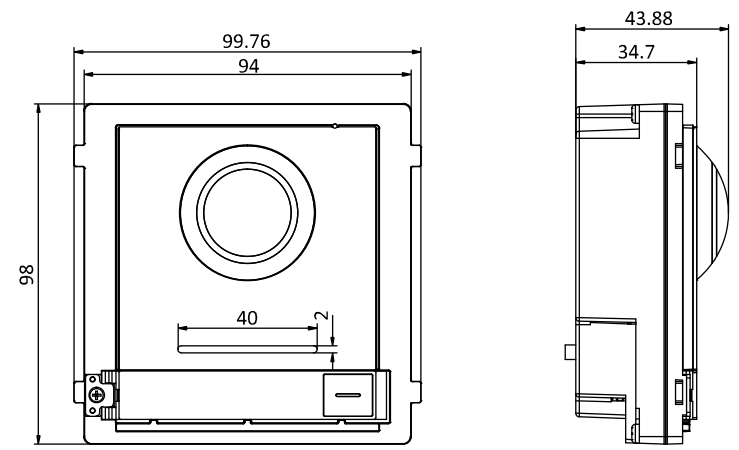

Face capacity	/
Linked indoor station	100
Event capacity	/
Network parameters	
Communication protocol	TCP/IP, RSTP
Wired network	Support
Wi-Fi	/
Bluetooth	/
3G/4G	/
Device interfaces	
Alarm input	4
TAMPER	1
Network interface	1 10/100 Mbps self-adaptive Ethernet
Exit button	2
RS-485	1
USB	/
Wiegand	/
TF card	/
Alarm output	2
Lock control	2
Door contact input	2
Power interface	1
General	
Button	/
Installation	Flush mounting, surface mounting
Indicator	/
Weight	Without package: 415 g With package: 625 g
Protective level	IP65
Working temperature	-40° C to +55° C (-40° F to 131° F)
Working humidity	10% to 95%
Dimensions	98 mm × 99.8 mm × 43.9 mm (3.86" × 3.93" × 1.73")
Battery	/
Power supply	IEEE802.3af, standard PoE 12 VDC, 1 A
Application environment	Outdoor

Power consumption	≤ 10 W

Available Model

DS-KD8003-IME1/NS

Appearance and Interfaces

No.	Description	No.	Description
1	Microphone	6	Nametag
2	Low Illumination IR Supplement Light	7	TAMPER
3	Built-in Camera	8	Network Interface
4	Loudspeaker	9	Module-connecting Interface (output)
5	Call Button	10	Terminals

Dimension