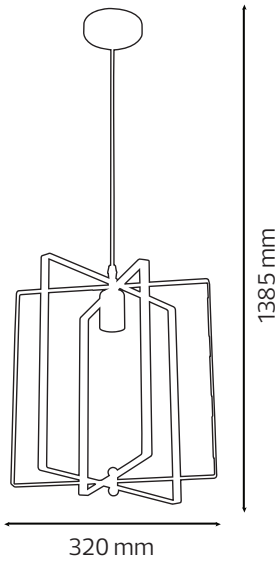

# PENDANT LAMP

Product&amp;Family Code: 021 013 0001

**NOBEL**

**FOLDABLE CASE**
**BLACK**

Technical Data	
Voltage (V)	250V~ / 4A
Product Wattage (W)	Max. 60W
Lamp Type	E27
WEEE Regulation Appropriate	Yes
Material	Metal
Cable Type	H03VV-2*0.75mm <sup>2</sup>
Dimmable	No
EEI	<b>E</b> to <b>A++</b>
IP Rating	20

## Technical Drawing