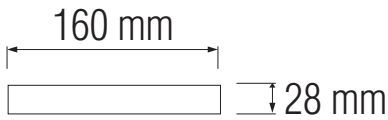

LED DOWNLIGHT

Product&Family Code:

016 025 0012

CAROLINE-12

Technical Drawing

Technical Data

Voltage (V)	220-240V
Product Wattage (W)	12
Equivalence with incandescent lamp	96
Colour Render Index (Ra)	>Ra80
Colour Temperature (K)	3000K / 4200K / 6400K
Materials	Aluminium Die Casting Body
Protection Class	II
Dimmable	No
EEI	A to A++
Warm-up time up to 60 %of the full light output	Instant Full Light
Luminous Flux (lm)	840
Luminous Efficacy (lm/W)	70
Rated Life (hrs) ⌚	30.000
IP Rating	20
Power Factor	>0.5
Beam Angle	120°
Starting Time	<0.2s
Number of ON-OFF cycling	x25.000