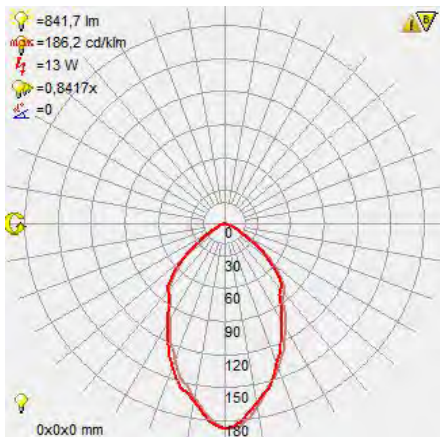

Photometric Diagram